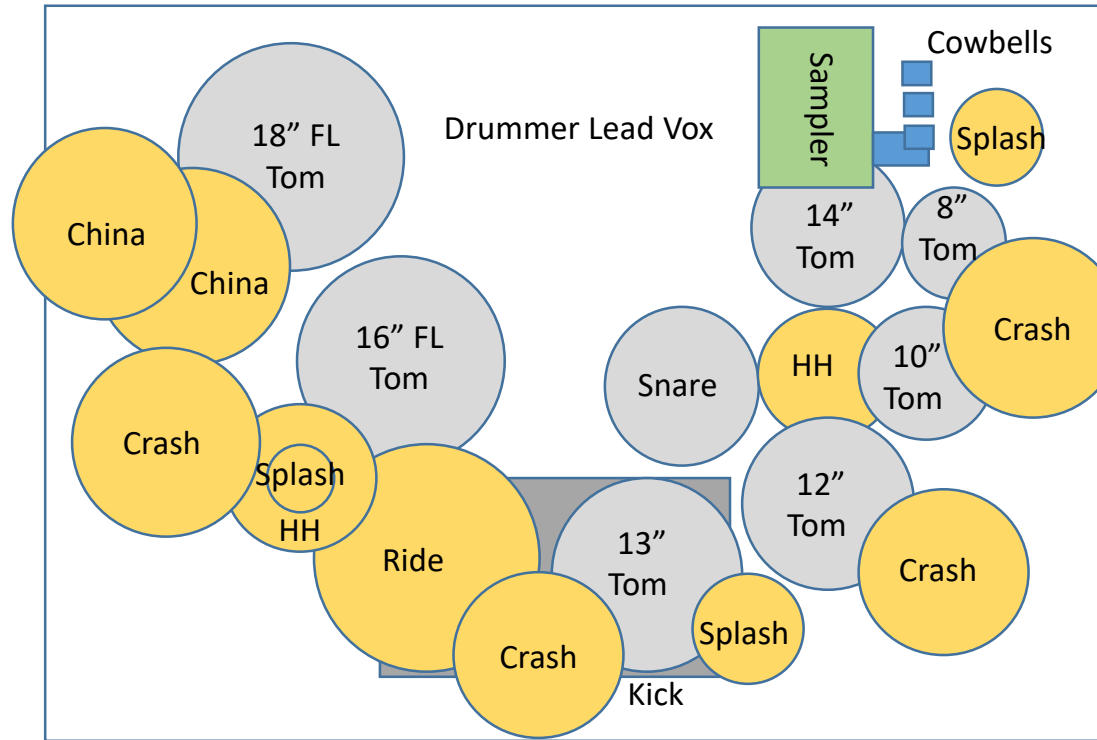

MOVING PICTURES – A TRIBUTE TO RUSH – STAGE PLOT

- XLR for Wireless Headset Mic
- XLR for Sampler DI
- XLR or 1/4" TRS for IEM

Drum kit Fully Mic'd

Drum Riser (if applicable) Must Be 12' x 10' to accommodate Drum kit and positioned stage center and closer to front as Drummer is lead vocalist.